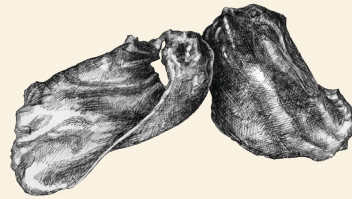

FEEDING GUIDE

Serve as a treat or reward at any time, to supplement a balanced diet. Always provide fresh water and keep your dog company while the treat is enjoyed.