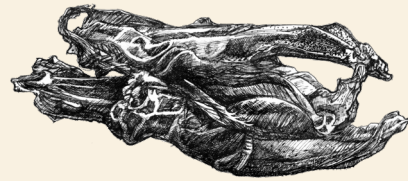

ESSENTIAL RABBIT DELIGHTS 100G

FINALLY! 100% rabbit ears. Just delicious. And it works wonders as a tooth cleaner. The perfect alternative to other teeth cleaning treats, when you happen to be looking for something other than beef.

NAME: ESSENTIAL RABBIT DELIGHTS

TYPE OF FOOD: Treat

DESCRIPTION: Complementary food for dogs

COMPOSITION: Dried rabbit ears

FEEDING GUIDE

Serve as a treat or reward at any time, to supplement a balanced diet. Always provide fresh water and keep your dog company while the treat is enjoyed.